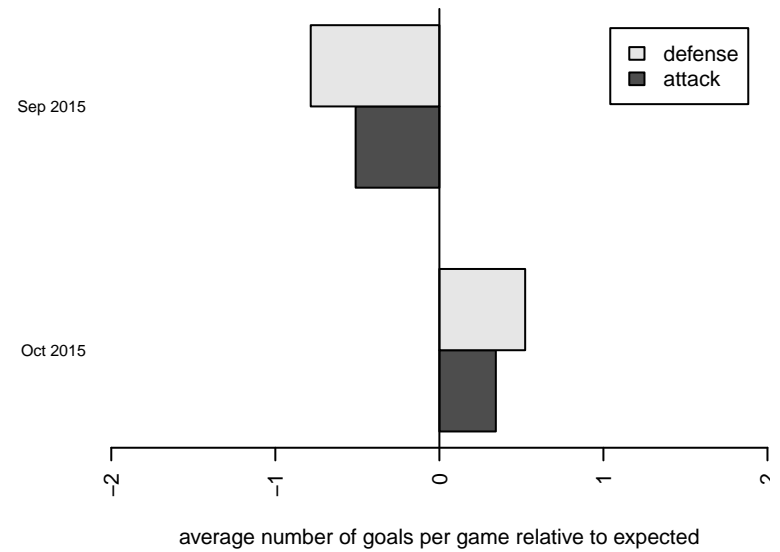

Performance relative to 13 month average