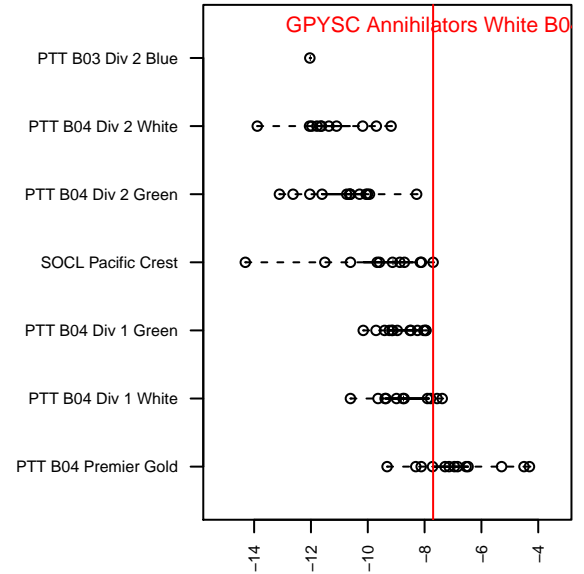

GPYSC Annihilators White B04

Grants Pass Youth Soccer Club
Grants Pass, OR
B04 total strength=480
attack=0.39 defense=0.28
fall league = SOCL Pacific Crest

alt names used:

Venues played:
2015 SOCL Pacific Crest

**attack and defense variance (black dot)
relative to other teams
and top 10 in region**

**attack and defense rating
relative to others at age
and all opponents in last 13 months**

Performance relative to 13 month average

Performance relative to 13 month average

date	home		away		venue	pred.home	pred.away
2015-10-25	GPYSC Annihilators White B04	1	RVSC Timbers White B04	1	2015 SOCL Pacific Crest	3.76	1.43
2015-10-18	RVSC Timbers Red B04	1	GPYSC Annihilators White B04	3	2015 SOCL Pacific Crest	1.31	4.71
2015-10-17	GPYSC Annihilators White B04	8	BUSC A B04	0	2015 SOCL Pacific Crest	4.14	1.14
2015-10-11	UUSC Adrenaline B03	0	GPYSC Annihilators White B04	1	2015 SOCL Pacific Crest	0.55	1.80
2015-10-10	GPYSC Annihilators White B04	4	Table Rock SC Hurricanes B04	1	2015 SOCL Pacific Crest	2.94	1.37
2015-10-03	Ashland SC Lloyd B04	0	GPYSC Annihilators White B04	7	2015 SOCL Pacific Crest	0.34	4.59
2015-09-26	RVSC Timbers White B04	0	GPYSC Annihilators White B04	2	2015 SOCL Pacific Crest	1.43	3.76
2015-09-20	GPYSC Annihilators White B04	5	RVSC Timbers Black B04	4	2015 SOCL Pacific Crest	2.64	1.44
2015-09-19	BUSC B B04	2	GPYSC Annihilators White B04	2	2015 SOCL Pacific Crest	0.85	6.08
2015-09-13	GPYSC Annihilators White B04	13	UUSC Cohesion B04	1	2015 SOCL Pacific Crest	11.57	0.13